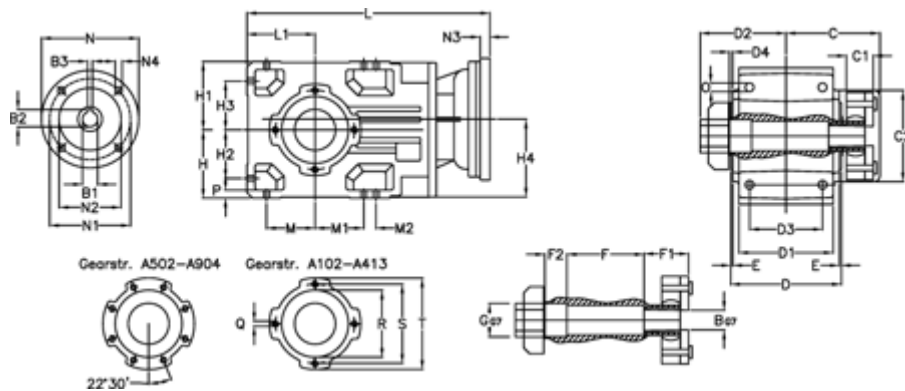

Article number: 296003515066325
 Description: Bevel helical gearbox
 A353QF35-150,6-P71B5

Measures

B = 35	D1 = 166	F2 = 53	L = 417.0	N3 = 4,5
B1 = 14	D2 = 80	G = 42	L1 = 100	N4 = M8x16
B2 = 16.3	D3 = 135	GA = 43	M = 73.0	O = 12.0
B3 = 5	d4 = 5.0	H = 100	M1 = 73.0	P = 11
C = 70.0	Description = A353 QF-xx P71 B5	H1 = 100	M2 = 11	Q = M10x17
C1 = 24	E = 3.5	H2 = 73.0	N = 160	R = 110
C2 = 90.0	F = 12.0	H3 = 73.0	N1 = 130	S = 130
D = 173	F1 = 48.0	H4 = 114.0	N2 = 110	T = 150